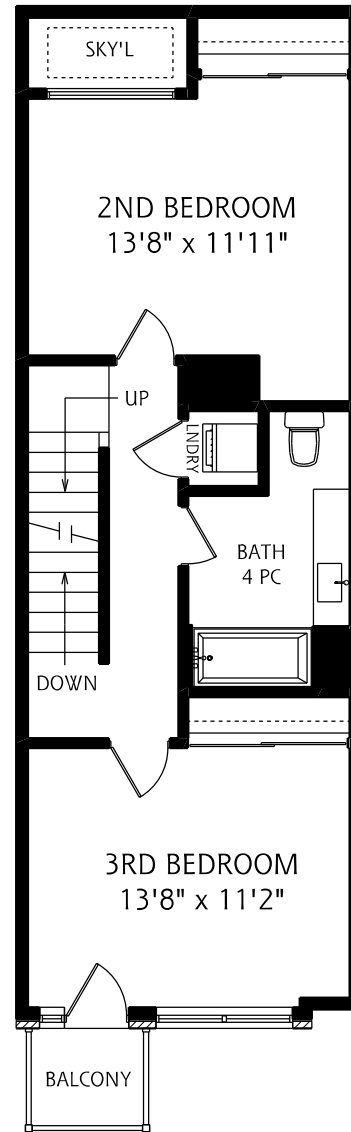

# 850 RICHMOND STREET WEST TOWNHOUSE 20

MAIN FLOOR  
595 SQUARE FEET

SECOND FLOOR  
600 SQUARE FEET

THIRD FLOOR  
610 SQUARE FEET

FOURTH FLOOR  
155 SQUARE FEET  
PLUS 460 SQ FT TERRACES

ALL MEASUREMENTS SHOULD BE CONSIDERED APPROXIMATE