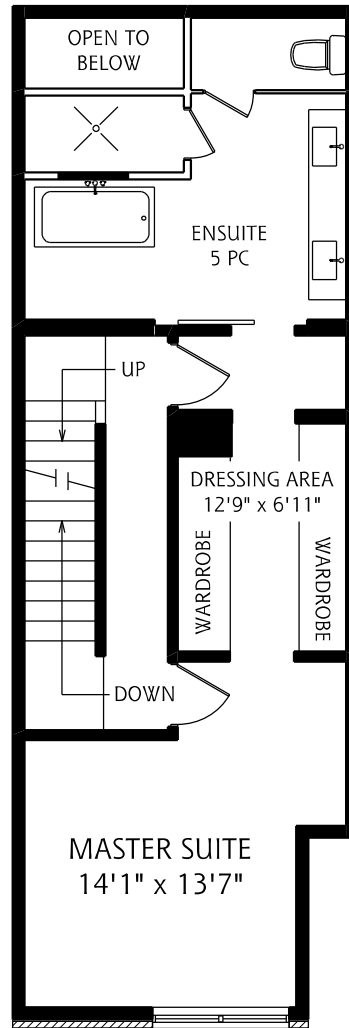

# 850 RICHMOND STREET WEST TOWNHOUSE 20

MAIN FLOOR  
595 SQUARE FEET

SECOND FLOOR  
600 SQUARE FEET

THIRD FLOOR  
610 SQUARE FEET

FOURTH FLOOR  
155 SQUARE FEET  
PLUS 460 SQ FT TERRACES

ALL MEASUREMENTS SHOULD BE CONSIDERED APPROXIMATE