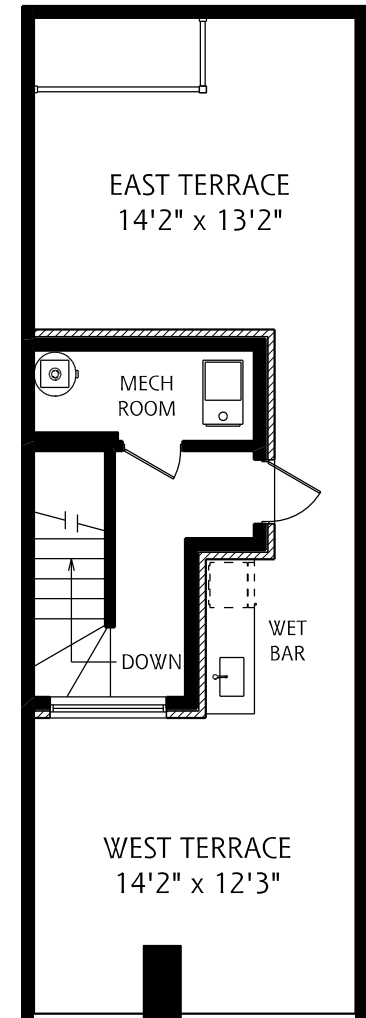

# 850 RICHMOND STREET WEST TOWNHOUSE 20

MAIN FLOOR  
595 SQUARE FEET

SECOND FLOOR  
600 SQUARE FEET

THIRD FLOOR  
610 SQUARE FEET

FOURTH FLOOR  
155 SQUARE FEET  
PLUS 460 SQ FT TERRACES

ALL MEASUREMENTS SHOULD BE CONSIDERED APPROXIMATE