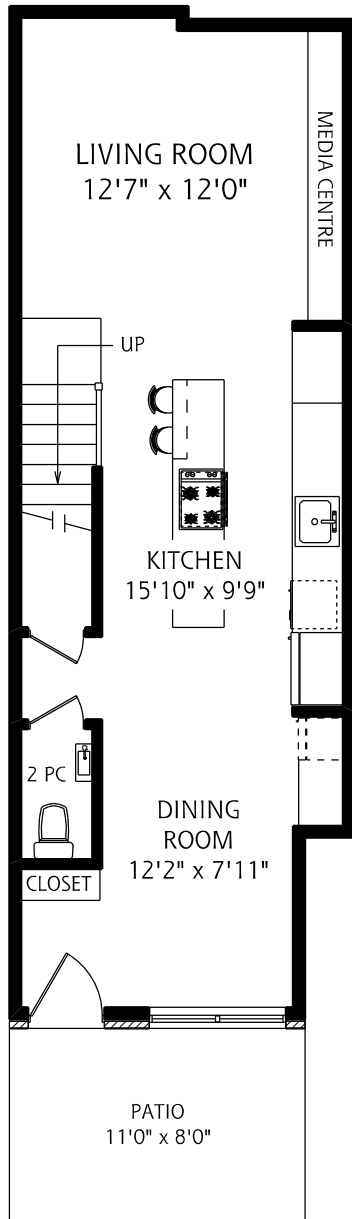

# 850 RICHMOND STREET WEST TOWNHOUSE 20

MAIN FLOOR  
595 SQUARE FEET

SECOND FLOOR  
600 SQUARE FEET

THIRD FLOOR  
610 SQUARE FEET

FOURTH FLOOR  
155 SQUARE FEET  
PLUS 460 SQ FT TERRACES

ALL MEASUREMENTS SHOULD BE CONSIDERED APPROXIMATE