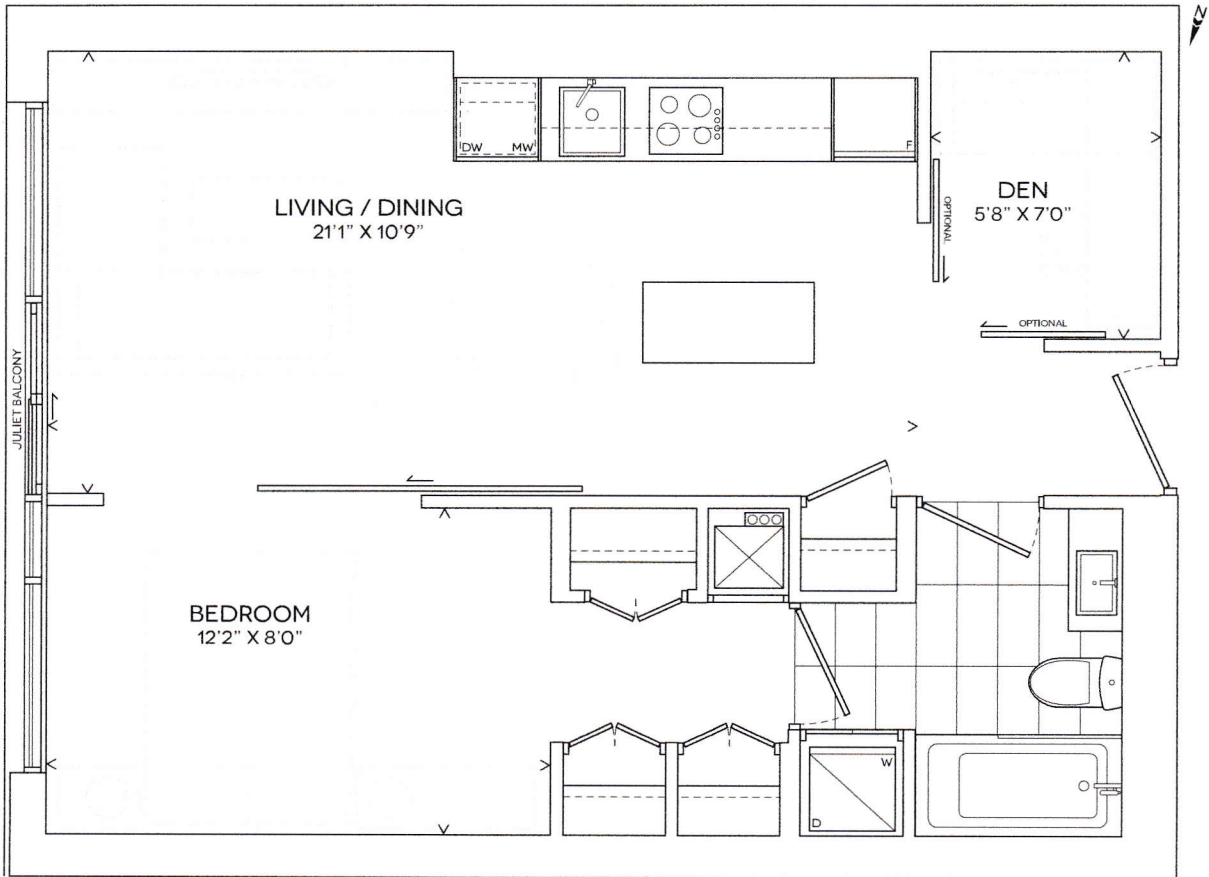

ONE BEDROOM + DEN

579 SQ.FT. PLUS JULIET BALCONY

SUITE DESIGNED BY
CECCONI SIMONE

Note: All measurements and information as provided in marketing materials for initial sale by builder. Agent and Seller are not responsible for the accuracy of the information contained herein. Buyer will verify that the measurements, features & finishes are to the Buyer's satisfaction and will not rely on this information.

NORTHDRIVE

All sizes and specifications are subject to change without notice. E.&O.E.