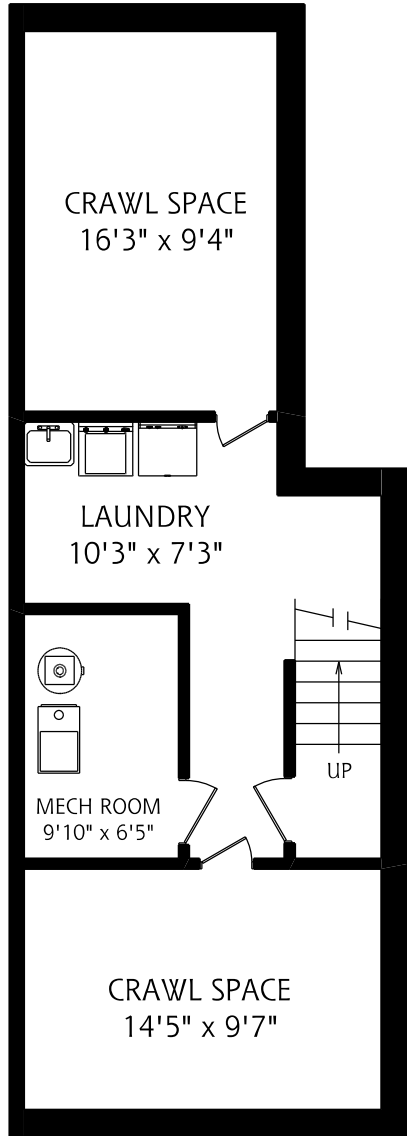

257 EUCLID AVENUE UNIT #1

LOWER LEVEL
285 SQUARE FEET

MAIN FLOOR
1,125 SQUARE FEET

SECOND FLOOR
1,005 SQUARE FEET

ALL MEASUREMENTS SHOULD BE CONSIDERED APPROXIMATE