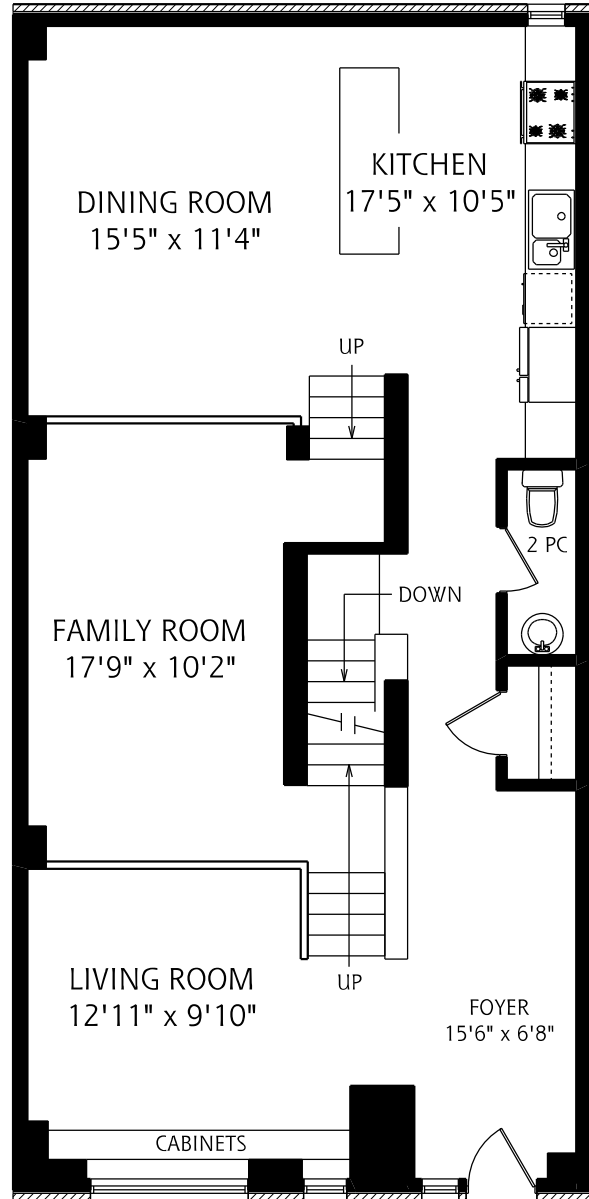

257 EUCLID AVENUE UNIT #1

LOWER LEVEL
285 SQUARE FEET

MAIN FLOOR
1,125 SQUARE FEET

SECOND FLOOR
1,005 SQUARE FEET

ALL MEASUREMENTS SHOULD BE CONSIDERED APPROXIMATE