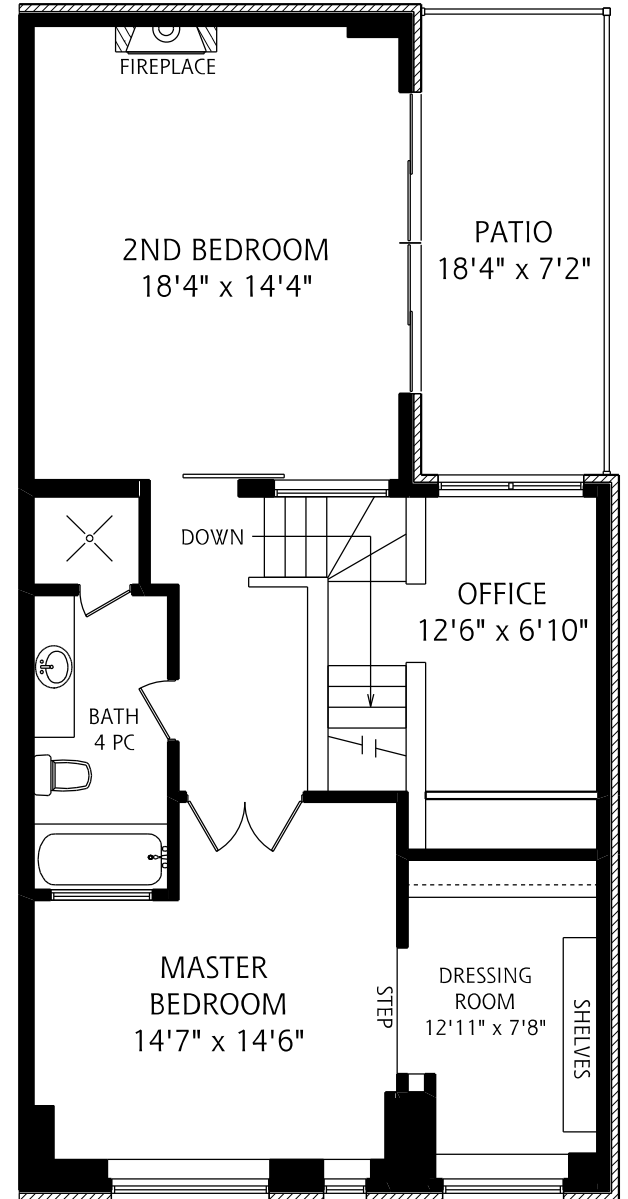

257 EUCLID AVENUE UNIT #1

LOWER LEVEL
285 SQUARE FEET

MAIN FLOOR
1,125 SQUARE FEET

SECOND FLOOR
1,005 SQUARE FEET

ALL MEASUREMENTS SHOULD BE CONSIDERED APPROXIMATE